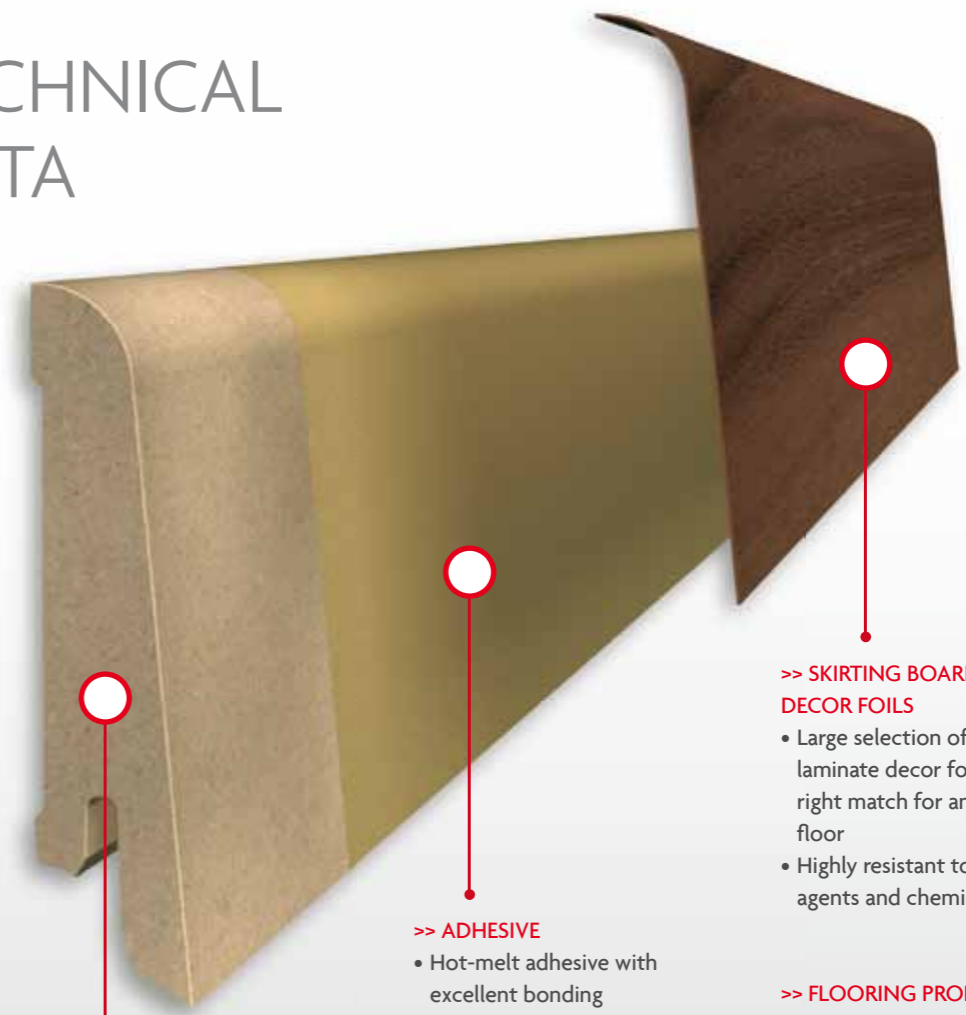

TECHNICAL DATA

>> SUPPORT MATERIAL
Our laminate mouldings are based on the support material MDF (medium Density Fiberboard) in accordance with the standard E1 and EN120.

>> ADHESIVE
• Hot-melt adhesive with excellent bonding
• Guaranteed free of formaldehyde and solvents
• Fully eco-friendly.

>> SKIRTING BOARD DECOR FOILS
• Large selection of high-quality laminate decor foils, with the right match for any laminate floor
• Highly resistant to cleaning agents and chemicals.

>> FLOORING PROFILE DECOR FOILS
• Extremely low emission rates in accordance with E1
• Highly resistant to cleaning agents and chemicals
• Highly resistant to scratches and wear.